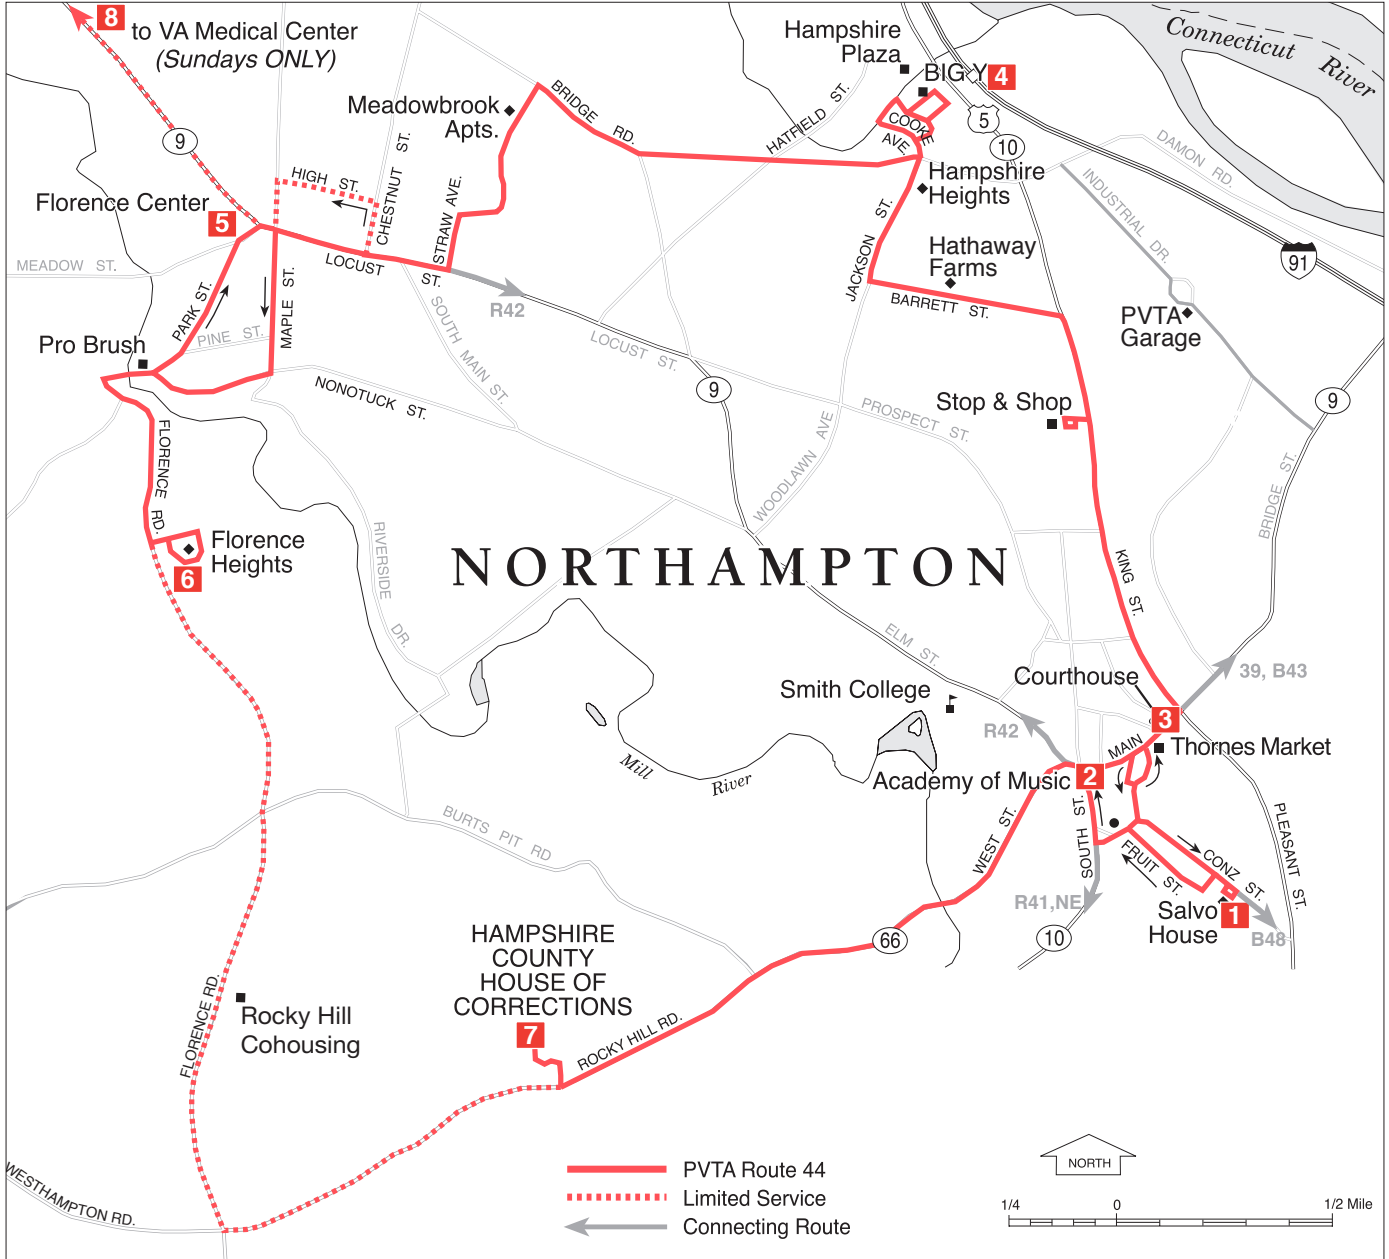

G - to/from the Garage at 54 Industrial Dr, Northampton

H - serves High Street on the Outbound trip approximately 10 minutes before Florence Heights time. **LIMITED TRIPS.**

NO SERVICE ON:

Thanksgiving and Christmas Days

SUNDAY SERVICE ON:

Labor Day, Indigenous Peoples Day, Veteran's Day, New Year's Day, MLK Jr. Day, Memorial Day, Independence Day

MAJOR STOPS SHOWN
PARADAS PRINCIPALES QUE SE MUESTRAN

- = LOCAL ROUTE/RUTA LOCAL
- = EXPRESS ROUTE/RUTA EXPRESA