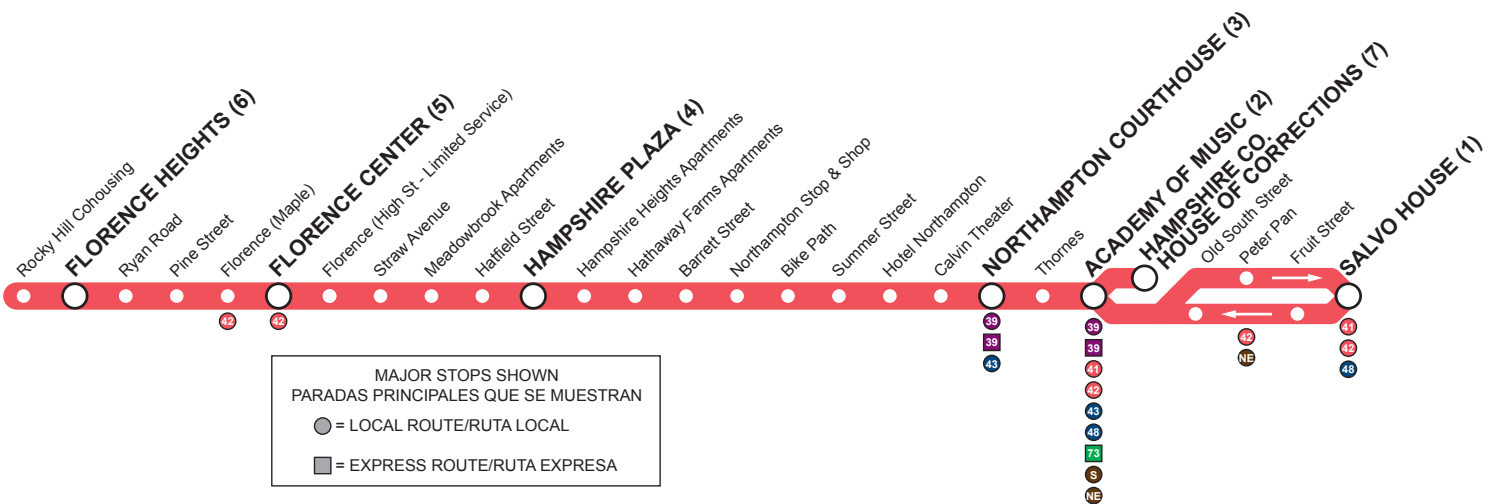

G - to/from the Garage at 54 Industrial Dr, Northampton

H - serves High Street on the Outbound trip approximately 10 minutes before Florence Heights time. **LIMITED TRIPS.**

R44

FLORENCE HEIGHTS VIA KING ST & BRIDGE RD

ACADEMY OF MUSIC	BIGY/HAMPSHIRE PLAZA	FLORENCE HEIGHTS	VA MEDICAL CENTER	FLORENCE CENTER	BIGY/HAMPSHIRE PLAZA	NORTHAMPTON COURTHOUSE	SALVO HOUSE	HAMPSHIRE CO. HOUSE OF CORRECTIONS	SALVO HOUSE	ACADEMY OF MUSIC
2	4	6	8	5	4	3	1	7	1	2
SUNDAY										
To VA Medical Center →				To Academy of Music →						
--	--	--	--	--	--	--	--	--	10:55	11:00
11:00 H	11:18	11:36	11:44	11:51	12:04	12:18	12:25	12:41	12:55	12:58
1:00	1:18	1:36	1:44	1:51	2:04	2:18	2:25	2:41	2:55	2:58
3:00 H	3:18	3:36	3:44	3:51	4:04	4:18	4:25	4:41	4:55	4:58 G

G - to/from the Garage at 54 Industrial Dr, Northampton

H - serves High Street on the Outbound trip approximately 10 minutes before Florence Heights time. **LIMITED TRIPS.**

NO SERVICE ON:

Thanksgiving and Christmas Days

SUNDAY SERVICE ON:

Labor Day, Indigenous Peoples Day, Veteran's Day, New Year's Day, MLK Jr. Day, Memorial Day, Independence Day

MAJOR STOPS SHOWN
PARADAS PRINCIPALES QUE SE MUESTRAN

- = LOCAL ROUTE/RUTA LOCAL
- = EXPRESS ROUTE/RUTA EXPRESA