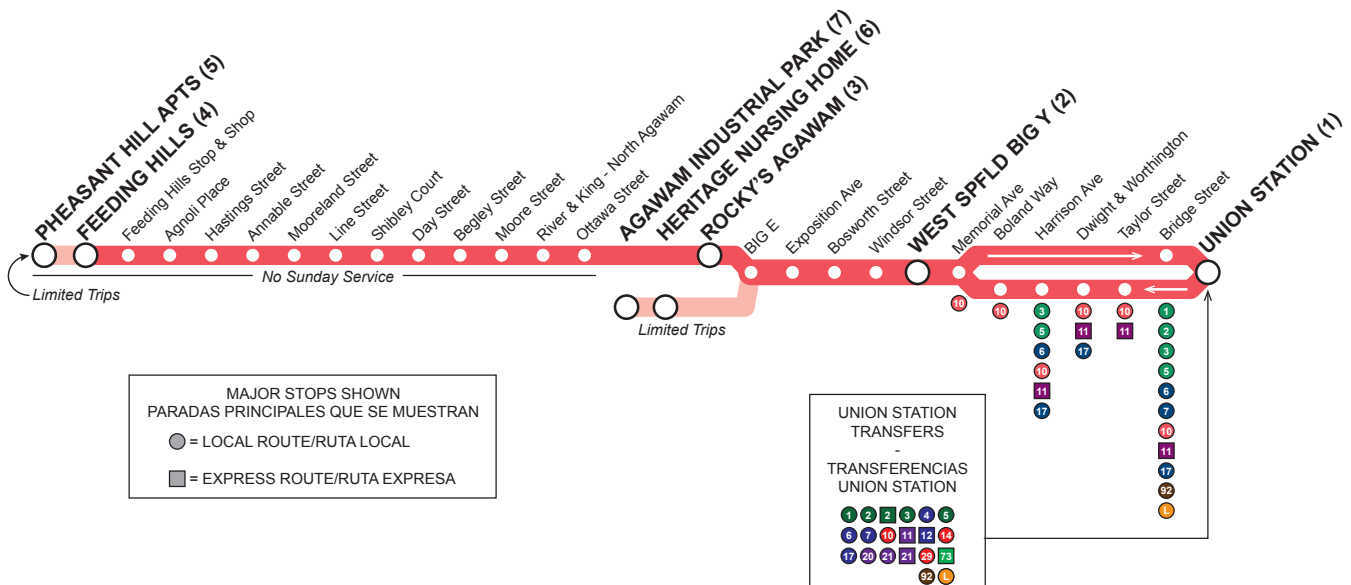

AM
PM

All trips service stops on Memorial Ave.

NO SERVICE ON:

Thanksgiving and Christmas Days

SUNDAY SERVICE ON:

New Year's Day, Martin Luther King Jr. Day, Memorial Day, Independence Day, Labor Day, Columbus Day, Veterans Day

FEEDING HILLS/SPRINGFIELD

DEPART UNION STATION BAY 14	WEST SPFLD BIG Y	FEEDING HILLS CENTER	PHEASANT HILL APTS.	FEEDING HILLS CENTER	WEST SPFLD BIG Y	ARRIVE UNION STATION BAY 14
1	2	4	5	4	2	1
SATURDAY						
7:10 M	7:17	7:35	7:50	7:52 M	8:08	8:28
8:10 M	8:17	8:35	8:50	8:52 M	9:08	9:28
9:10 M	9:17	9:35	9:50	9:52 M	10:08	10:28
10:10 M	10:17	10:35	10:50	10:52 M	11:08	11:28
11:10 M	11:17	11:35	11:50	11:52 M	12:08	12:28
12:10 M	12:17	12:35	12:50	12:52 M	1:08	1:28
1:10 M	1:17	1:35	1:50	1:52 M	2:08	2:28
2:10 M	2:17	2:35	2:50	2:52 M	3:08	3:28
3:10 M	3:17	3:35	3:50	3:52 M	4:08	4:28
4:10 M	4:17	4:35	4:50	4:52 M	5:08	5:28
5:10 M	5:17	5:35	5:50	5:52 M	6:08	6:28

AM
PM

C - Service to Country View Estates
M - Service to Maple and Walnut Streets

All trips service stops on Memorial Ave.

FEEDING HILLS/SPRINGFIELD

DEPART UNION STATION BAY 14	WEST SPFLD BIG Y	ROCKY'S AGAWAM	WEST SPFLD BIG Y	ARRIVE UNION STATION BAY 14
1	2	3	2	1
SUNDAY				
8:30	8:37	8:45	8:50	8:58
9:30	9:37	9:45	9:50	9:58
10:30	10:37	10:45	10:50	10:58
11:30	11:37	11:45	11:50	11:58
12:30	12:37	12:45	12:50	12:58
1:30	1:37	1:45	1:50	1:58
2:30	2:37	2:45	2:50	2:58
3:30	3:37	3:45	3:50	3:58
4:30	4:37	4:45	4:50	4:58