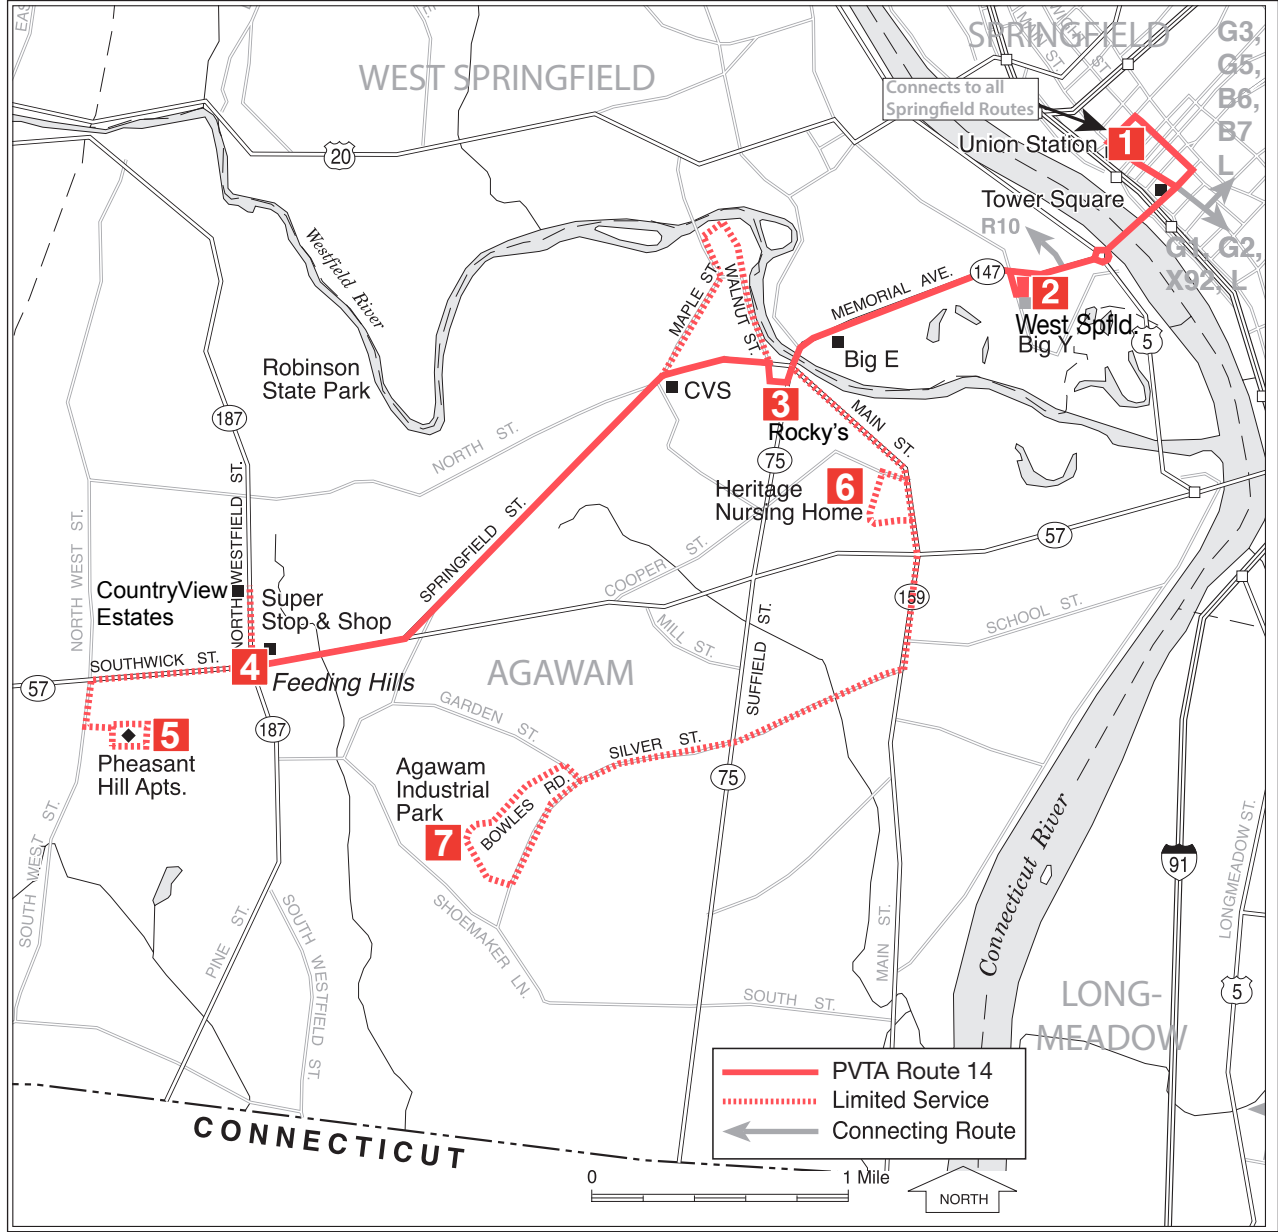

AM
PM

C - Service to Country View Estates
M - Service to Maple and Walnut Streets

All trips service stops on Memorial Ave.

AGAWAM INDUSTRIAL PARK/SPRINGFIELD

DEPART UNION STATION BAY 14	WEST SPFLD BIG Y	HERITAGE NURSING HOME	AGAWAM INDUSTRIAL PARK	HERITAGE NURSING HOME	WEST SPFLD BIG Y	ARRIVE UNION STATION BAY 14
1	2	6	7	6	2	1
WEEKDAY						
6:20	--	6:33	6:48	6:58	--	7:15
7:28	--	7:41	7:56	8:06	--	8:23
2:15	2:22	2:34	2:50	3:00	3:13	3:20
3:25	3:32	3:44	3:59	4:09	--	4:26
4:45	4:52	5:04	5:19	5:32	5:42	5:49

AM
PM

C - Service to Country View Estates
M - Service to Maple and Walnut Streets

All trips service stops on Memorial Ave.

FEEDING HILLS/SPRINGFIELD

DEPART UNION STATION BAY 14	WEST SPFLD BIG Y	ROCKY'S AGAWAM	WEST SPFLD BIG Y	ARRIVE UNION STATION BAY 14
1	2	3	2	1
SUNDAY				
8:30	8:37	8:45	8:50	8:58
9:30	9:37	9:45	9:50	9:58
10:30	10:37	10:45	10:50	10:58
11:30	11:37	11:45	11:50	11:58
12:30	12:37	12:45	12:50	12:58
1:30	1:37	1:45	1:50	1:58
2:30	2:37	2:45	2:50	2:58
3:30	3:37	3:45	3:50	3:58
4:30	4:37	4:45	4:50	4:58

AM
PM

All trips service stops on Memorial Ave.

NO SERVICE ON:

Thanksgiving and Christmas Days

SUNDAY SERVICE ON:

New Year's Day, Martin Luther King Jr. Day,
Memorial Day, Independence Day, Labor Day,
Columbus Day, Veterans Day