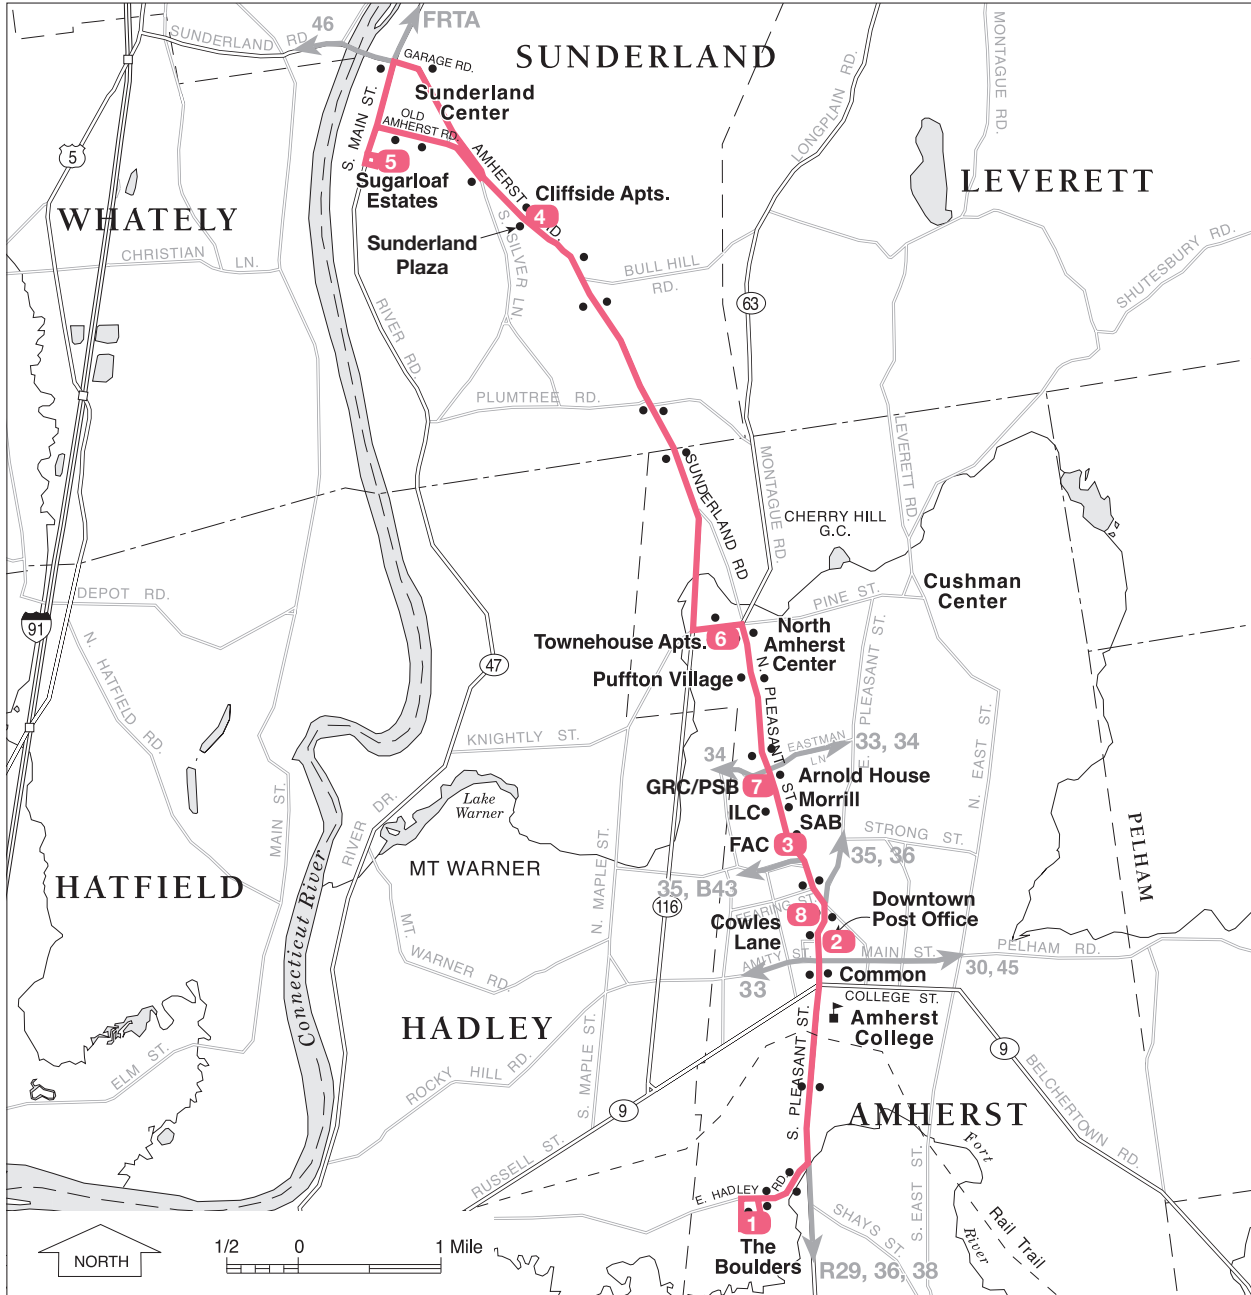

SUNDERLAND/SOUTH AMHERST