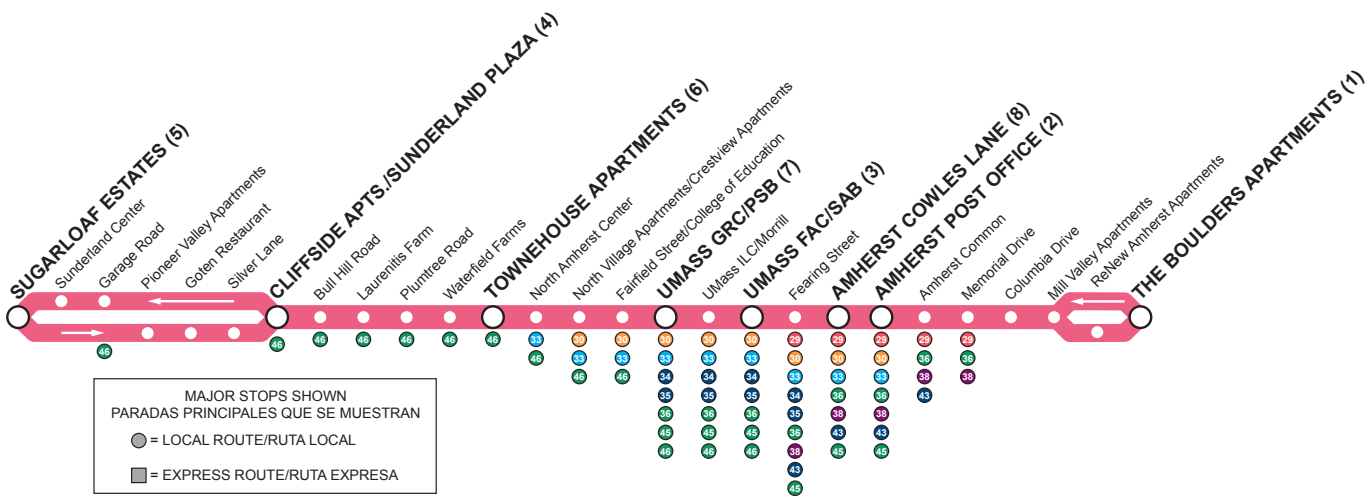

SUNDERLAND/SOUTH AMHERST