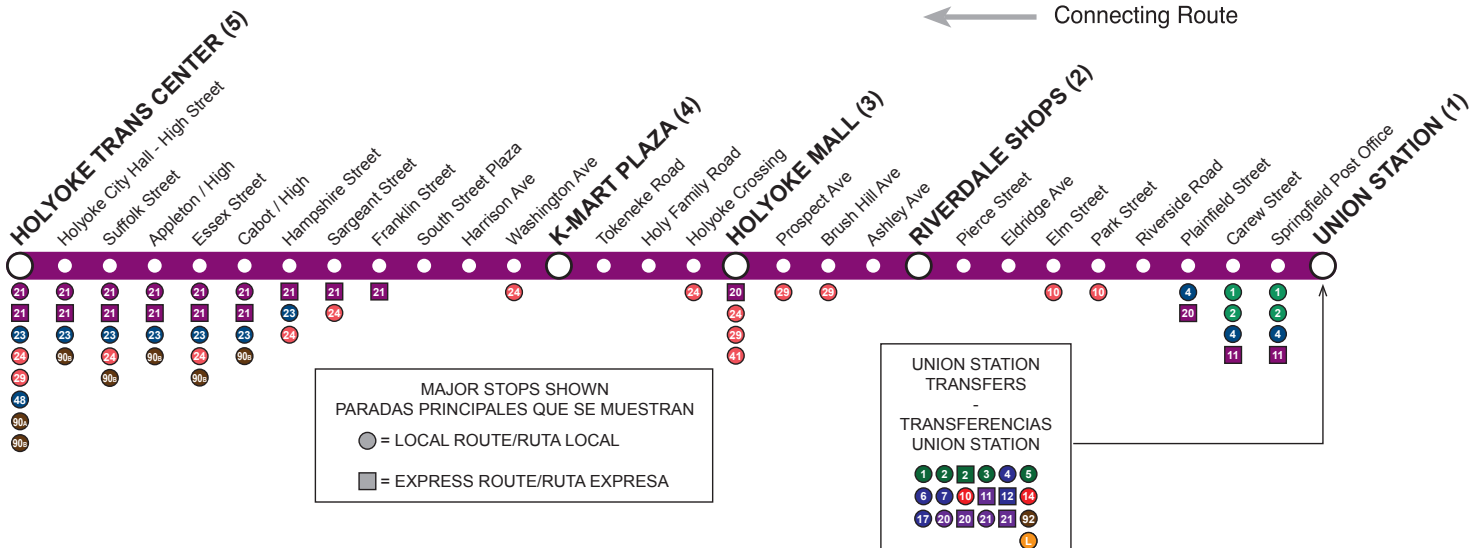

**HELPER  
T20**

**ADDITIONAL WEEKDAY AFTERNOON SERVICE  
WHEN HOLYOKE PUBLIC SCHOOLS ARE IN SESSION  
LOWER WESTFIELD/HOMESTEAD - BEECH**

BEECH / LINDEN	BEECH / NORTHAMPTON	LOWER WESTFIELD / HOLY FAMILY	CHERRY / HOMESTEAD
<b>Monday, Tuesday, Thursday, Friday</b>			
2:35	2:40	2:50	3:00
<b>Wednesday</b>			
1:45	1:50	2:00	2:10

**NO SERVICE ON:**

Thanksgiving and Christmas Days

**SUNDAY SERVICE ON:**

New Year's Day, Martin Luther King Jr. Day,  
Memorial Day, Independence Day, Labor Day,  
Columbus Day and Veterans Day

PVTA Route 20  
 Connecting Route

## Welcome Aboard! ¡Bienvenido a bordo!

[bustracker.pvta.com](http://bustracker.pvta.com) — For real-time departures./Para las salidas en tiempo real.

[www.pvta.com/schedules](http://www.pvta.com/schedules) — Save paper! View bus schedules online./¡Ahorra papel! Vea los horarios de los autobuses en línea.