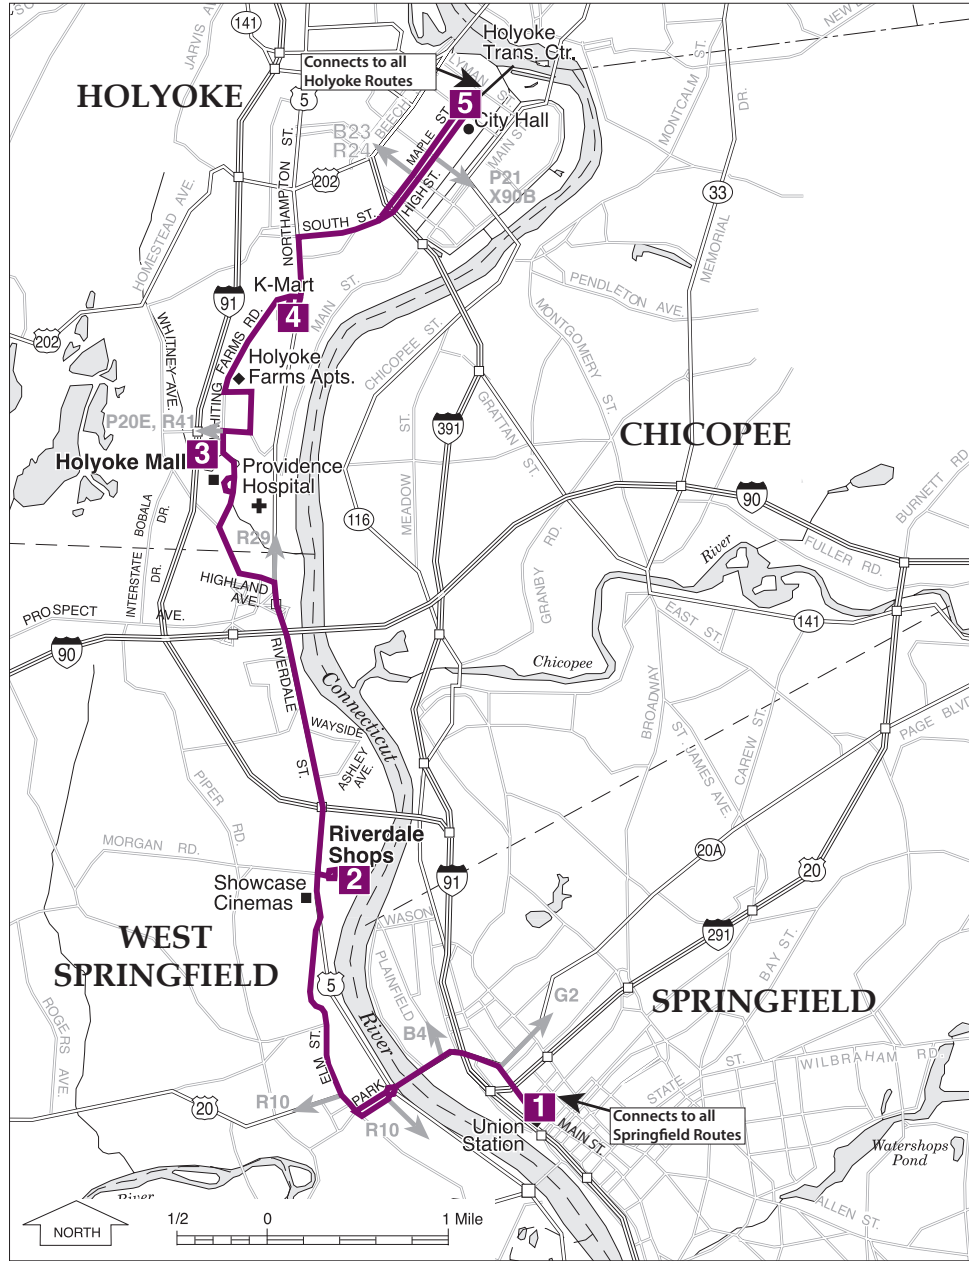

## HOLYOKE/SPRINGFIELD VIA RIVERDALE ST

UNION STATION BAY 3	RIVERDALE SHOPS	HOLYOKE MALL	K-MART PLAZA	HOLYOKE TRANSPORTATION CENTER BAY 2	K-MART PLAZA	HOLYOKE MALL	RIVERDALE SHOPS	UNION STATION BAY 3
1	2	3	4	5	4	3	2	1
<b>SUNDAY</b>								
--	--	--	--	9:00	9:15	9:25	9:35	9:58
--	--	--	--	9:30	9:45	9:55	10:05	10:28
9:00	9:15	9:35	9:45	10:00	10:15	10:25	10:35	10:58
9:30	9:45	10:05	10:15	10:30	10:45	10:55	11:05	11:28
10:00	10:15	10:35	10:45	11:00	11:15	11:25	11:35	11:58
10:30	10:45	11:05	11:15	11:30	11:45	11:55	12:05	12:28
11:00	11:15	11:35	11:45	12:00	12:15	12:25	12:35	12:58
11:30	11:45	12:05	12:15	12:30	12:45	12:55	1:05	1:28
12:00	12:15	12:35	12:45	1:00	1:15	1:25	1:35	1:58
12:30	12:45	1:05	1:15	1:30	1:45	1:55	2:05	2:28
1:00	1:15	1:35	1:45	2:00	2:15	2:25	2:35	2:58
1:30	1:45	2:05	2:15	2:30	2:45	2:55	3:05	3:28
2:00	2:15	2:35	2:45	3:00	3:15	3:25	3:35	3:58
2:30	2:45	3:05	3:15	3:30	3:45	3:55	4:05	4:28
3:00	3:15	3:35	3:45	4:00	4:15	4:25	4:35	4:58
3:30	3:45	4:05	4:15	4:30	4:45	4:55	5:05	5:28
4:00	4:15	4:35	4:45	5:00	5:15	5:25	5:35	5:58
4:30	4:45	5:05	5:15	5:30	5:45	5:55	6:05	6:28
5:00	5:15	5:35	5:45	6:00	6:15	6:25	6:35	6:58
5:30	5:45	6:05	6:15	6:30	6:45	6:55	7:05	7:28
6:00	6:15	6:35	6:45	7:00	7:15	7:25	7:35	7:58
6:30	6:45	7:05	7:15	7:28	--	--	--	--

**HELPER  
T20**

**ADDITIONAL WEEKDAY AFTERNOON SERVICE  
WHEN HOLYOKE PUBLIC SCHOOLS ARE IN SESSION  
LOWER WESTFIELD/HOMESTEAD - BEECH**

BEECH / LINDEN	BEECH / NORTHAMPTON	LOWER WESTFIELD / HOLY FAMILY	CHERRY / HOMESTEAD
<b>Monday, Tuesday, Thursday, Friday</b>			
2:35	2:40	2:50	3:00
<b>Wednesday</b>			
1:45	1:50	2:00	2:10

**NO SERVICE ON:**

Thanksgiving and Christmas Days

**SUNDAY SERVICE ON:**

New Year's Day, Martin Luther King Jr. Day,  
Memorial Day, Independence Day, Labor Day,  
Columbus Day and Veterans Day

PVTA Route 20  
 Connecting Route