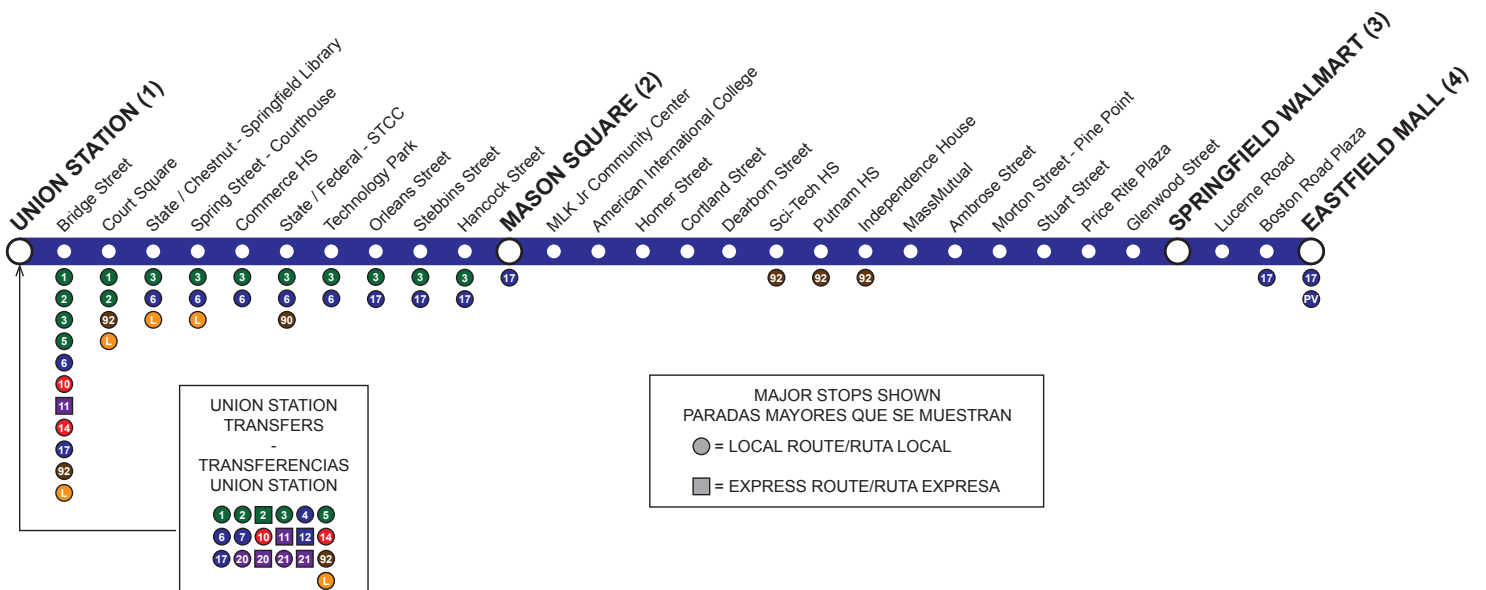

H - via Independence House

P - service to Price Rite

E - does NOT serve Eastfield Mall

Pickups will be on Boston Road across from Eastfield Mall main entrance to parking lot.

NO SERVICE ON:
Thanksgiving and Christmas Days

SUNDAY SERVICE ON:
New Year's Day, Martin Luther King Jr. Day, Memorial Day, Independence Day, Labor Day, Columbus Day, Veterans Day

B7

EASTFIELD MALL VIA STATE ST/BOSTON ROAD

UNION STATION BAY 7	MASON SQUARE	WALMART	EASTFIELD MALL	WALMART	MASON SQUARE	UNION STATION BAY 7
1	2	3	4	3	2	1
SUNDAY						
9:00 H	9:15	9:30	9:45	9:55	10:10	10:28
9:30	9:45	10:00	10:15 H	10:25	10:40	10:58
10:00 H	10:15	10:30	10:45	10:55	11:10	11:28
10:30	10:45	11:00	11:15 H	11:25	11:40	11:58
11:00 H	11:15	11:30	11:45	11:55	12:10	12:28
11:30	11:45	12:00	12:15 H	12:25	12:40	12:58
12:00 H	12:15	12:30	12:45	12:55	1:10	1:28
12:30	12:45	1:00	1:15 H	1:25	1:40	1:58
1:00 H	1:15	1:30	1:45	1:55	2:10	2:28
1:30	1:45	2:00	2:15 H	2:25	2:40	2:58
2:00 H	2:15	2:30	2:45	2:55	3:10	3:28
2:30	2:45	3:00	3:15 H	3:25	3:40	3:58
3:00 H	3:15	3:30	3:45	3:55	4:10	4:28
3:30	3:45	4:00	4:15 H	4:25	4:40	4:58
4:00 H	4:15	4:30	4:45	4:55	5:10	5:28
4:30	4:45	5:00	5:15 H	5:25	5:40	5:58
5:00 H	5:15	5:30	5:45	5:55	6:10	6:28
6:00	6:15	6:30	6:45	6:55	7:10	7:28
6:30	6:45	7:00	7:25	7:35	7:50	8:08

H - via Independence House

NO SERVICE ON:

Thanksgiving and Christmas Days

SUNDAY SERVICE ON:

New Year's Day, Martin Luther King Jr. Day, Memorial Day, Independence Day, Labor Day, Columbus Day, Veterans Day