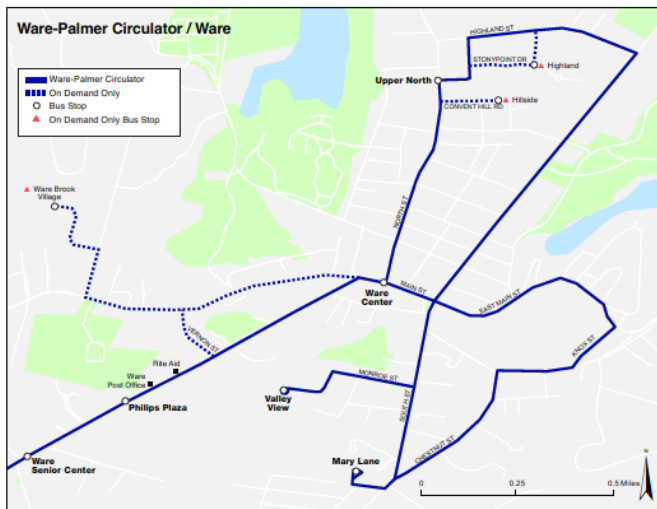

Palmer-Ware Shuttle

- Combine into one circulating route
- Add a morning and afternoon express trip to Union Station in Springfield
- Convert sections to flex van service

Ware Circulator

Mary Lane	Highland Village	Upper North St	Hillside Village	Ware Brook Village	Phillips Plaza/Ware Center	Ware Senior Center	Ware Walmart	Palmer Big Y (Arrive)	Palmer Big Y (Depart)	Ware Walmart	Ware Senior Center	Phillips Plaza/Ware Center	Ware Brook Village	Hillside Village	Upper North St	Highland Village	Valley View	Mary Lane	
8:00	-	-	-	-	8:03	8:06	8:11	8:22 S, P	-	-	9:54	9:57	-	-	-	-	-	10:01	10:06
10:06	D	10:12	D	D	10:16	10:18	10:29	10:44 P,	9:38	9:38	9:49	-	-	-	-	-	-	10:01	10:06
-	-	-	-	-	-	-	-	12:53	12:55	13:06	13:10	13:12	D	D	13:20	D	-	13:26	13:30
13:35	D	13:41	D	D	13:45	13:47	14:08	2:13 P,	-	-	-	-	-	-	-	-	-	-	-
-	-	-	-	-	-	-	-	14:50	14:50	15:01	15:05	15:07	D	D	15:11	D	-	15:17	15:20
15:25	-	-	-	-	15:28	15:31	15:36	15:47 S, P	-	-	-	-	-	-	-	-	-	-	-
-	-	-	-	-	-	-	-	17:02	17:02	17:13	17:18	17:21	-	-	-	-	-	17:05	17:30

D - on demand

S - Continues on to Union Station in Springfield after servicing Palmer

P - Becomes the Palmer Circulator

Palmer Circulator

Palmer Big Y (Depart)	Palmer Senior Center	Wing Medical	Three Rivers	Bonds-ville	Thorn-dike	Palmer Big Y	Eastfield Mall (arrive)	Eastfield Mall (depart)	Palmer Big Y	Thorn-dike	Bonds-ville	Three Rivers	Wing Medical	Palmer Senior Center	Palmer Big Y (Arrive)
-	-	-	-	-	-	-	-	-	8:22	-	-	-	8:27	8:31 U	-
-	9:23	9:27	-	-	-	9:32 W	-	-	-	-	-	-	-	-	-
10:46	10:51	11:01	11:06	D	11:11	11:16	11:36	12:05	12:25	12:29	D	12:34	12:43	12:48	12:53
14:20	14:25	14:35	14:40	D	14:45	14:50 W	-	-	-	-	-	-	-	-	-
-	-	-	-	-	-	-	-	-	15:47 S	-	-	-	15:52	15:56 U	-
-	16:53	16:57	-	-	-	17:02 W	-	-	-	-	-	-	-	-	-