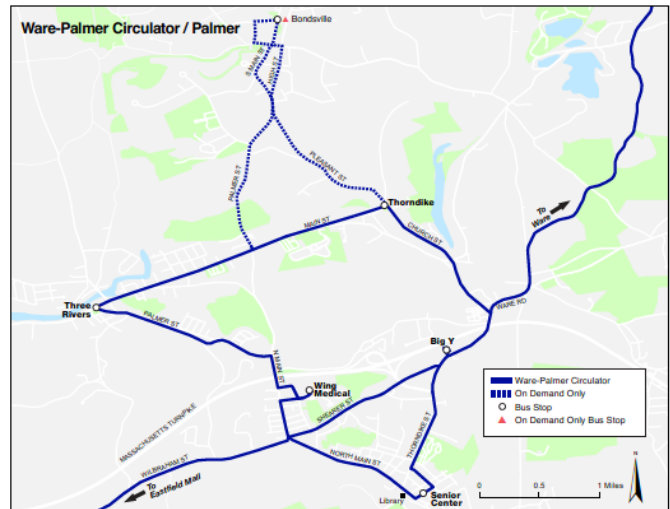

Palmer-Ware Shuttle

- Combine into one circulating route
- Add a morning and afternoon express trip to Union Station in Springfield
- Convert sections to flex van service

Ware Circulator

Mary Lane	Highland Village	Upper North St	Hillside Village	Ware Brook Village	Phillips Plaza/Ware Center	Ware Senior Center	Ware Walmart	Palmer Big Y (Arrive)	Palmer Big Y (Depart)	Ware Walmart	Ware Senior Center	Phillips Plaza/Ware Center	Ware Brook Village	Hillside Village	Upper North St	Highland Village	Valley View	Mary Lane	
8:00	-	-	-	-	8:03	8:06	8:11	8:22 S, P	-	-	9:54	9:57	-	-	-	-	-	10:01	10:06
10:06	D	10:12	D	D	10:16	10:18	10:29	10:44 P,	9:38	9:38	9:49	-	-	-	-	-	-	10:01	10:06
-	-	-	-	-	-	-	-	12:53	12:55	13:06	13:10	13:12	D	D	13:20	D	-	13:26	13:30
13:35	D	13:41	D	D	13:45	13:47	14:08	2:13 P,	-	-	-	-	-	-	-	-	-	-	-
-	-	-	-	-	-	-	-	14:50	14:50	15:01	15:05	15:07	D	D	15:11	D	-	15:17	15:20
15:25	-	-	-	-	15:28	15:31	15:36	15:47 S, P	-	-	-	-	-	-	-	-	-	-	-
-	-	-	-	-	-	-	-	17:02	17:02	17:13	17:18	17:21	-	-	-	-	-	17:05	17:30

D - on demand

S - Continues on to Union Station in Springfield after servicing Palmer

P - Becomes the Palmer Circulator

Palmer Circulator

Palmer Big Y (Depart)	Palmer Senior Center	Wing Medical	Three Rivers	Bonds-ville	Thorn-dike	Palmer Big Y	Eastfield Mall (arrive)	Eastfield Mall (depart)	Palmer Big Y	Thorn-dike	Bonds-ville	Three Rivers	Wing Medical	Palmer Senior Center	Palmer Big Y (Arrive)
-	-	-	-	-	-	-	-	-	8:22	-	-	-	8:27	8:31 U	-
-	9:23	9:27	-	-	-	9:32 W	-	-	-	-	-	-	-	-	-
10:46	10:51	11:01	11:06	D	11:11	11:16	11:36	12:05	12:25	12:29	D	12:34	12:43	12:48	12:53
14:20	14:25	14:35	14:40	D	14:45	14:50 W	-	-	-	-	-	-	-	-	-
-	-	-	-	-	-	-	-	-	15:47 S	-	-	-	15:52	15:56 U	-
-	16:53	16:57	-	-	-	17:02 W	-	-	-	-	-	-	-	-	-