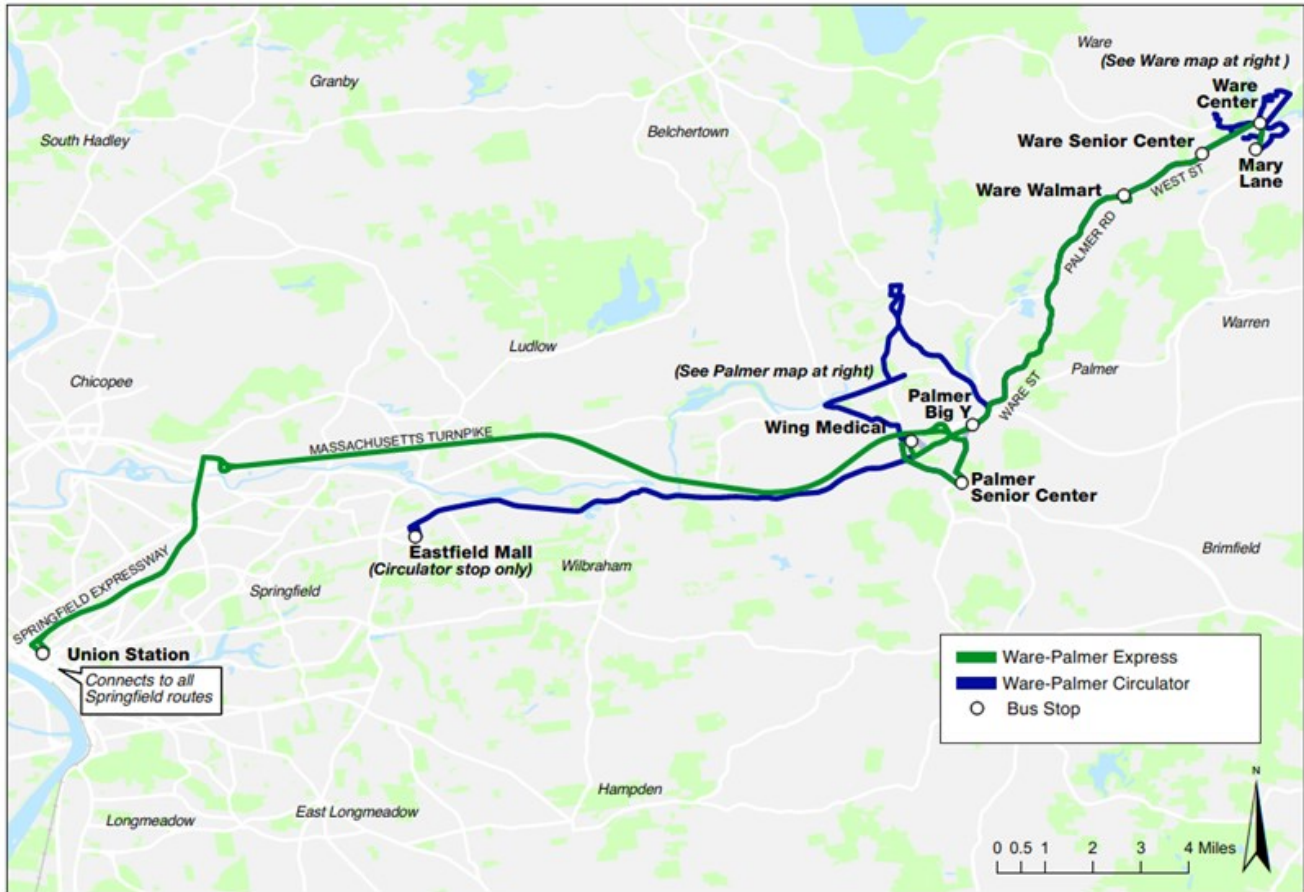

Palmer-Ware Shuttle

- Combine into one circulating route
- Add a morning and afternoon express trip to Union Station in Springfield
- Convert sections to flex van service

Ware Circulator

Mary Lane	Highland Village	Upper North St	Hillside Village	Ware Brook Village	Phillips Plaza/Ware Center	Ware Senior Center	Ware Walmart	Palmer Big Y (Arrive)	Palmer Big Y (Depart)	Ware Walmart	Ware Senior Center	Phillips Plaza/Ware Center	Ware Brook Village	Hillside Village	Upper North St	Highland Village	Valley View	Mary Lane	
8:00	-	-	-	-	8:03	8:06	8:11	8:22 S, P	-	-	9:54	9:57	-	-	-	-	-	10:01	10:06
10:06	D	10:12	D	D	10:16	10:18	10:29	10:44 P,	9:38	9:38	9:49	-	-	-	-	-	-	10:01	10:06
-	-	-	-	-	-	-	-	12:53	12:55	13:06	13:10	13:12	D	D	13:20	D	-	13:26	13:30
13:35	D	13:41	D	D	13:45	13:47	14:08	2:13 P,	-	-	-	-	-	-	-	-	-	-	-
-	-	-	-	-	-	-	-	14:50	14:50	15:01	15:05	15:07	D	D	15:11	D	-	15:17	15:20
15:25	-	-	-	-	15:28	15:31	15:36	15:47 S, P	-	-	-	-	-	-	-	-	-	-	-
-	-	-	-	-	-	-	-	17:02	17:02	17:13	17:18	17:21	-	-	-	-	-	17:05	17:30

D - on demand

S - Continues on to Union Station in Springfield after servicing Palmer

P - Becomes the Palmer Circulator

Palmer Circulator

Palmer Big Y (Depart)	Palmer Senior Center	Wing Medical	Three Rivers	Bonds-ville	Thorn-dike	Palmer Big Y	Eastfield Mall (arrive)	Eastfield Mall (depart)	Palmer Big Y	Thorn-dike	Bonds-ville	Three Rivers	Wing Medical	Palmer Senior Center	Palmer Big Y (Arrive)
-	-	-	-	-	-	-	-	-	8:22	-	-	-	8:27	8:31 U	-
-	9:23	9:27	-	-	-	9:32 W	-	-	-	-	-	-	-	-	-
10:46	10:51	11:01	11:06	D	11:11	11:16	11:36	12:05	12:25	12:29	D	12:34	12:43	12:48	12:53
14:20	14:25	14:35	14:40	D	14:45	14:50 W	-	-	-	-	-	-	-	-	-
-	-	-	-	-	-	-	-	-	15:47 S	-	-	-	15:52	15:56 U	-
-	16:53	16:57	-	-	-	17:02 W	-	-	-	-	-	-	-	-	-