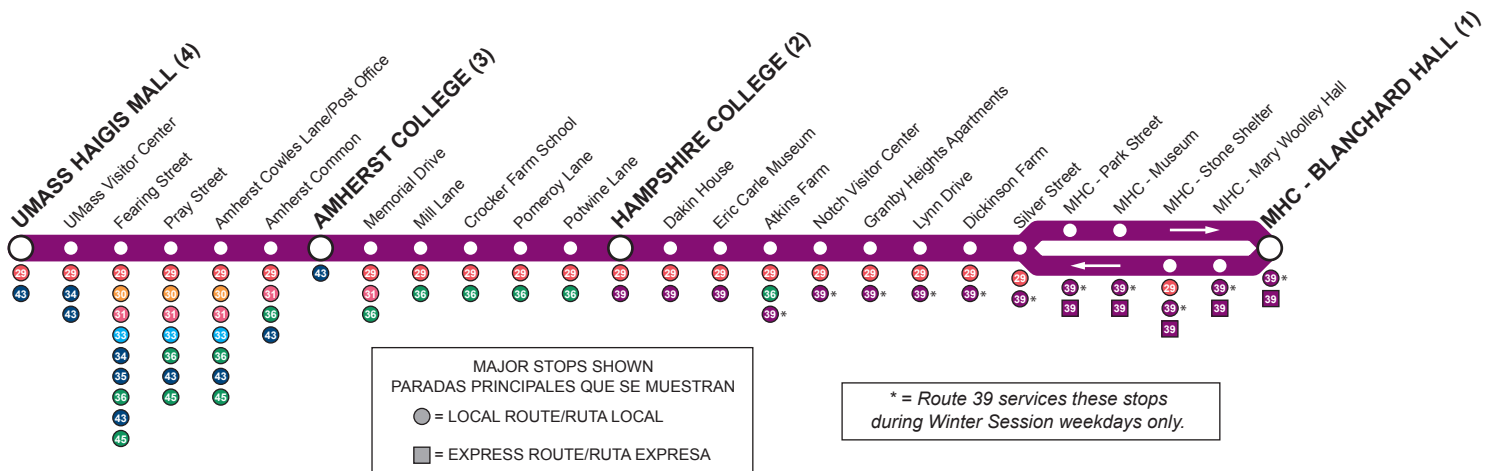

FULL SERVICE ENDS EARLY:

Dec. 15, 2023, Mar. 15, May 17, 2024
 (Full Service Schedule ending on Mon. – Wed. Times)

AMHERST COLLEGE FINALS SCHEDULE

Dec. 16 – Dec. 21

PVTA will provide a limited finals bus schedule to accommodate Amherst College final exams. Further information will be posted on our website www.umass.edu/bus and on board all buses two weeks prior to schedule changes, or call 545-0056 for details.

Weekday Service: Page 1
Late Night Service: Page 2
Saturday Service: Page 3
Sunday Service: Page 4

UMASS/MHC

Welcome Aboard! / ¡Bienvenido a bordo!

bustracker.pvta.com — For real-time departures. / Para las salidas en tiempo real.