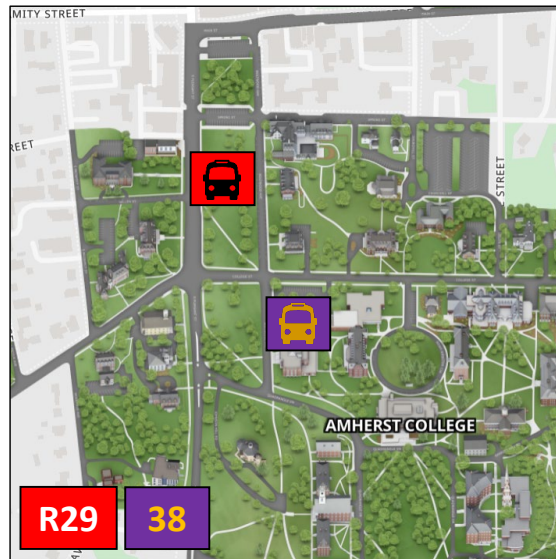

Amherst College