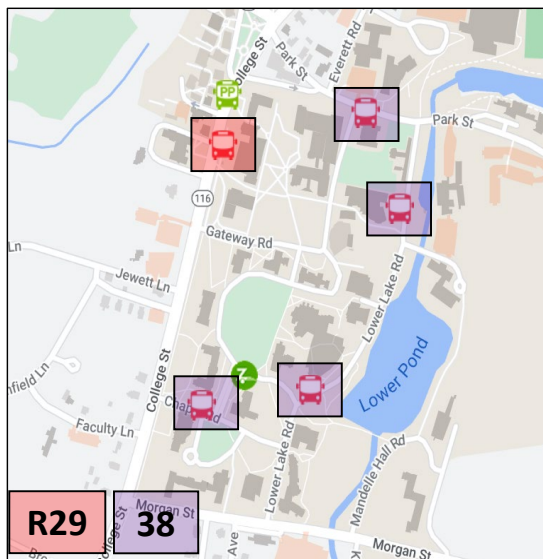

December Finals Schedules

38 UMASS / MHC							
FULL WEEKDAYS AND WEEKENDS							
Depart Mt. Holyoke	Hampshire College	Amherst College	Arrive UMass	Depart UMass	Amherst College	Hampshire College	Arrive Mt. Holyoke
To UMass				To Mount Holyoke			
December 16-19							
--	--	--	--	8:05	8:15	8:25	8:40
8:40	8:55	9:05	9:15 G	--	--	--	--
--	--	--	--	12:45	12:55	1:05	1:20
1:25	1:40	1:50	2:00 G	--	--	--	--
--	--	--	--	5:00	5:10	5:20	5:35
5:40	5:55	6:05	6:15 G	--	--	--	--
December 20-21							
--	--	--	--	12:40	12:50	1:00	1:15
1:20	1:35	1:45	1:55 G	--	--	--	--
--	--	--	--	5:00	5:10	5:20	5:35
5:40	5:55	6:05	6:15 G	--	--	--	--

G: Returns to Garage after UMass Arrival.

R29 SPRINGFIELD/AMHERST VIA HOLYOKE							
Mt. Holyoke (Stone Shelter)	Hampshire College	Amherst Common (Amherst College)	Arrive UMass	Depart UMass	Amherst Common (Amherst College)	Hampshire College	Mt. Holyoke (Stone Shelter)
To UMass				To Mount Holyoke			
Saturday and Sunday							
8:20	8:35	8:45	8:50	9:00	9:05	9:15	9:30
6:20	6:35	6:45	6:50	7:00	7:05	7:15	7:30
Weekdays							
8:20	8:35	8:45	8:50	9:00	9:05	9:15	9:30
10:20	10:35	10:45	10:50	11:00	11:05	11:15	11:30
12:20	12:35	12:45	12:50	1:00	1:05	1:15	1:30
2:20	2:35	2:45	2:50	3:00	3:05	3:15	3:30
4:20	4:35	4:45	4:50	5:00	5:05	5:15	5:30
6:20	6:35	6:45	6:50	7:00	7:05	7:15	7:30

- The nearest Mt. Holyoke bus stop for the R29 is the Stone Shelter/Village Commons stop on Route 116.
- The nearest Amherst College bus stop for the R29 is Amherst Common.

Mt. Holyoke College